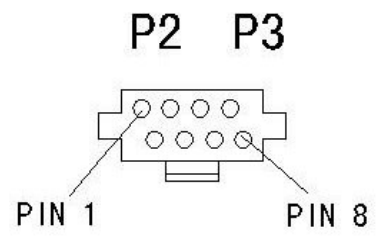

DC SOCKET

	P2	P3	DC CABLE
WHITE	1	1	
BLACK	2	2	
RED	3	3	
GREEN	4	5	CENTER PIN
YELLOW	6	6	
BLUE	7	8	OUTER PIN

LABEL IS SELF-ADHESIVE
BLACK FONTS PRINTING
ON TEANSPARENT BLANK

NOTE:
DC PLUG AND DC SOCKET
DIY PoE ADAPTERS

ITEM NO	ITEM	DESCRIPTION	UNIT	Q' TY
D	JACK	US JACK 8P8C ABS 94V-2	pcs	2
D	WIRE	UL 1061# 26AWG 50MM	pcs	6
C	GOLD WIRE	13MM 15MM GOLD FLUSH	pcs	12
B	PLASTIC	ABS 94V-2	set	1
A	CABLE	DC CABLE 2C 22AWG	pcs	1

NET-POEADAPTSKT/NET-POEADAPTPLG			
TITLE: US JACK*2 8P8C TO DC PLUG/SOCKET/CABLE			

TOLERANCE GENERALES					CUSTOMER		DRAWNO		S0045C					
PLASTIC DIMENSION	x	x. x	x. xx	CABLE LENGTH	x	xx	DRAW P/N	BRUS057BX881UOA/15CM		DRAW	TOM-CHENG			
TOLERANCE (+/-)	1	0.5	0.2	TOLERANCE (+/-)	2%	xx	UNIT	MM	SCALE	1:1	NO.	BR-US-057	DATE	2005. 12. 20